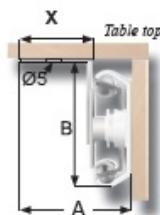

## Description:

Table Extension 9096/750, F/Folded Top, Opening 425mm, BZP, Open Length:750mm, Closed Length:750mm, Wing:320mm

## Item number:

24.04.030-0

Units	Box	Carton	HS Code	Barcode
Pair	1		8302420090	
				5704866088404

In mm	»9096« For Folded Table Tops			
Opening (O)	375	425	425	475
Total Length (T)	600	650	750	700
Wing Size (W)	220	220	320	220
Slide Width (A)	41	41	41	41
Slide Height (B)	40	40	40	40
Wing Width (X)	21	21	21	21
Load Capacity	60 kg.	60 kg.	60 kg.	60 kg.
Item No.:	24.04.010	24.04.020	24.04.030	24.04.040

\* Illustration only  
for measurement use

Other sizes on request