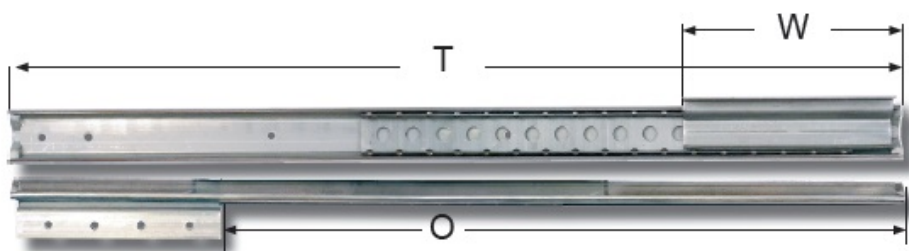

## Description:

Table Extension 9096/750, F/Folded Top, Opening 425mm, BZP, Open Length:750mm, Closed Length:750mm, Wing:320mm

## Item number:

24.04.030-0

Units	Box	Carton	HS Code	Barcode
Pair	1		8302420090	
				5704866088404

In mm	»9096« For Folded Table Tops			
Opening (O)	375	425	425	475
Total Length (T)	600	650	750	700
Wing Size (W)	220	220	320	220
Slide Width (A)	41	41	41	41
Slide Height (B)	40	40	40	40
Wing Width (X)	21	21	21	21
Load Capacity	60 kg.	60 kg.	60 kg.	60 kg.
Item No.:	24.04.010	24.04.020	24.04.030	24.04.040